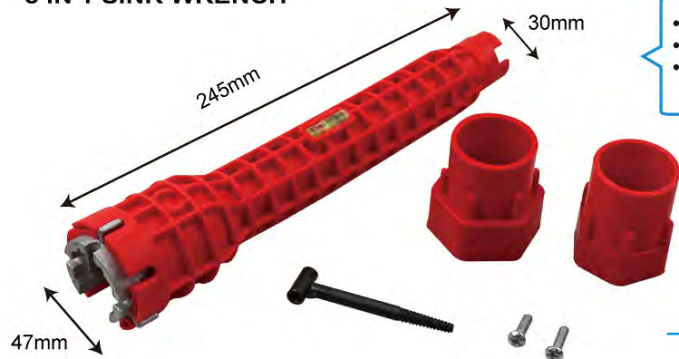

#### SPECIFICATION:

- Diameter: 36INCH
- Fan: 6pcs
- Rated Power (W): 500
- Rated Voltage (V): 220
- Max. Speed (RPM): 600
- Weight: 40KG

### GT-9640

- 500W high power greatly improves the air output
- The whole series is designed with 6 blades, using durable and lightweight reinforced nylon material
- DC brushless permanent magnet variable frequency motor, maintenance-free, prolonging service life
- Thickened caster design, 4 5-inch medium-sized load casters
- Multi-gear adjustment is convenient, and the mechanical knob can control freely

#### 8 IN 1 SINK WRENCH

- Multi-purpose pliers
- Material: ABS and Zinc Alloy
- Suitable for 2/3/4/6 corners screw nut and blind nut

#### 18 IN 1 SINK WRENCH

• Material: ABS and Zinc Alloy ; Size: 9x2x2inch

**FEATURE:**

- 18 in 1 design faucet and sink installer
- Lightweight, portable and high quality
- Detachable head and extra-long design
- Broken wire extractor for hot and cold faucet hose
- Cleaning Scraper
- On-off valve forcing the hole