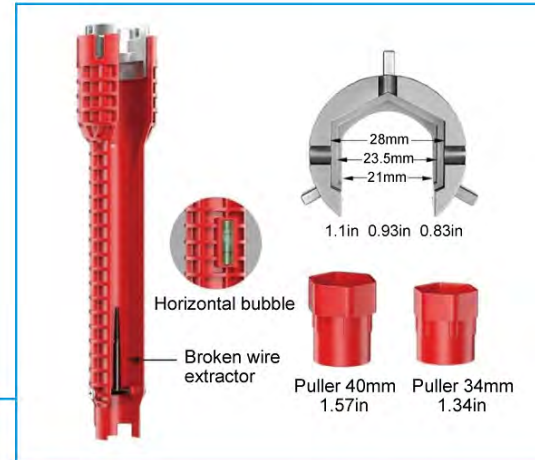

#### SPECIFICATION:

- Diameter: 36INCH
- Fan: 6pcs
- Rated Power (W): 500
- Rated Voltage (V): 220
- Max. Speed (RPM): 600
- Weight: 40KG

### GT-9640

- 500W high power greatly improves the air output
- The whole series is designed with 6 blades, using durable and lightweight reinforced nylon material
- DC brushless permanent magnet variable frequency motor, maintenance-free, prolonging service life
- Thickened caster design, 4 5-inch medium-sized load casters
- Multi-gear adjustment is convenient, and the mechanical knob can control freely

#### 8 IN 1 SINK WRENCH

- Multi-purpose pliers
- Material: ABS and Zinc Alloy
- Suitable for 2/3/4/6 corners screw nut and blind nut

#### 18 IN 1 SINK WRENCH

• Material: ABS and Zinc Alloy ; Size: 9x2x2inch

**FEATURE:**

- 18 in 1 design faucet and sink installer
- Lightweight, portable and high quality
- Detachable head and extra-long design
- Broken wire extractor for hot and cold faucet hose
- Cleaning Scraper
- On-off valve forcing the hole