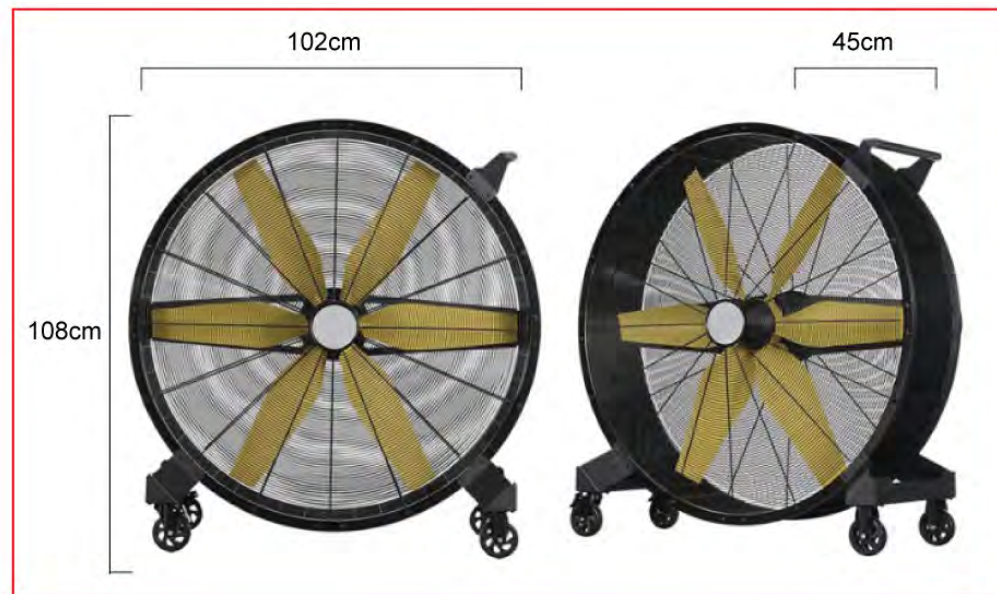

### GT-9640

#### SPECIFICATION:

- Diameter: 36INCH
- Fan: 6pcs
- Rated Power (W): 500
- Rated Voltage (V): 220
- Max. Speed (RPM): 600
- Weight: 40KG

### GT-9640

- 500W high power greatly improves the air output
- The whole series is designed with 6 blades, using durable and lightweight reinforced nylon material
- DC brushless permanent magnet variable frequency motor, maintenance-free, prolonging service life
- Thickened caster design, 4 5-inch medium-sized load casters
- Multi-gear adjustment is convenient, and the mechanical knob can control freely

#### 18 IN 1 SINK WRENCH

• Material: ABS and Zinc Alloy ; Size: 9x2x2inch

**FEATURE:**

- 18 in 1 design faucet and sink installer
- Lightweight, portable and high quality
- Detachable head and extra-long design
- Broken wire extractor for hot and cold faucet hose
- Cleaning Scraper
- On-off valve forcing the hole