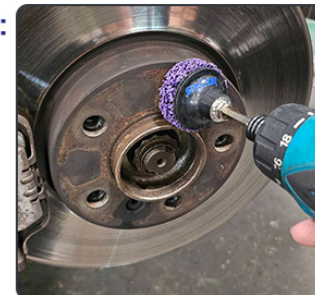

Application Photo:

Wide application: Paint, Wood, Metal, Rust Plastic and Fiberglass.

KAUPA
APP

Android

iOS

E-mail: service@kaupa.com.tw

KAUPA INTERNATIONAL CO.,LTD