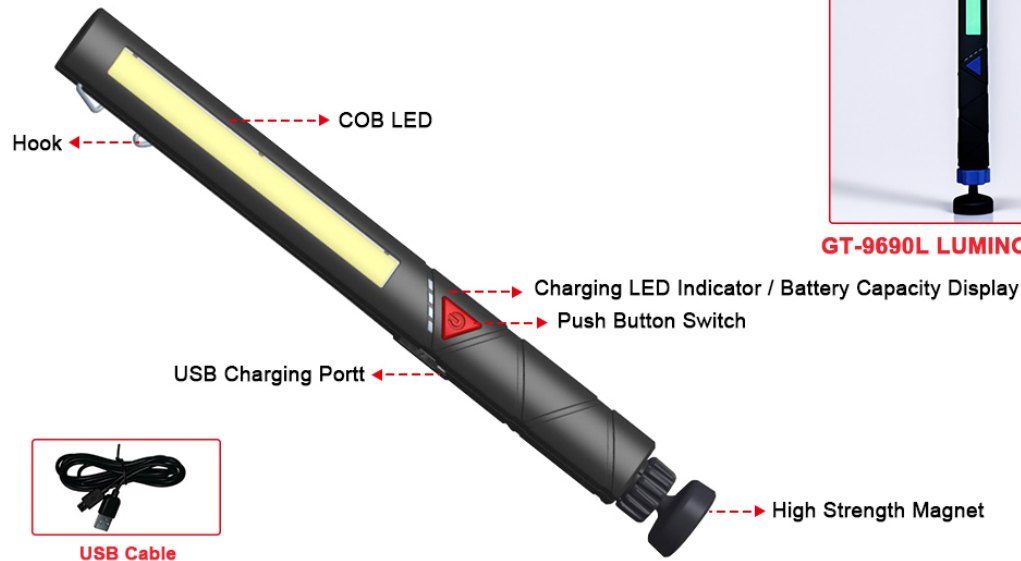

18W COB LED SLIM WORK LIGHT

www.kaupa.com.tw

GT-9690 / GT-9690L

USB Cable

Specification:

- A. GT-9690 → LED Max power: 810/300 Lumens 18W COB LED
  GT-9690L (LUMINOUS TYPE) → LED Max power: 520/170 Lumens 18W COB LED
- B. Power output: 5.0V 1000 mAh
- C. 5V Charger time: 1hr 50min(5V1A) 1hr 15min(5V2A)
- D. Active time: 3hr (100% power) 6hr 30min(50% power)
- E. Storage temperature: -20°C to 70°C
- F. Operation temperature: -5°C to 50°C
- G. Charger input: AC100~240V 50/60Hz