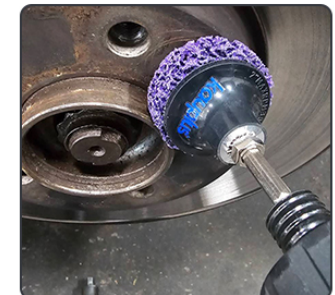

Application Photo:

Wide application: Paint, Wood, Metal, Rust Plastic and Fiberglass.

KAUPA
APP

Android

iOS

E-mail: service@kaupa.com.tw

KAUPA INTERNATIONAL CO.,LTD