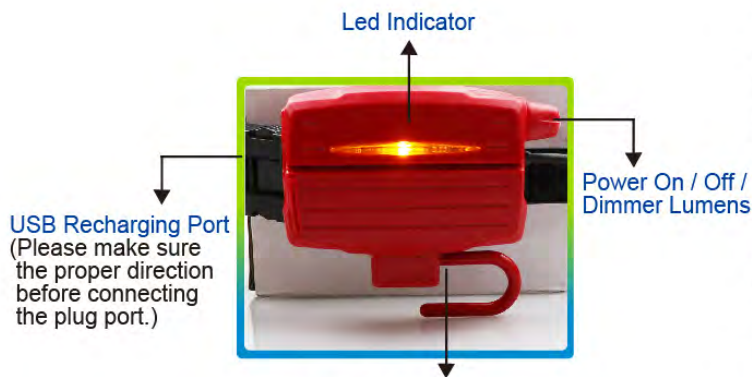

# KAUPA

www.kaupa.com.tw

GT-9487

5W HARD WEARING ADJUSTABLE ZOOM LED HEADLIGHT

Adjustable Angle Zoom LED

USB Recharging Port  
(Please make sure the proper direction before connecting the plug port.)

Led Indicator