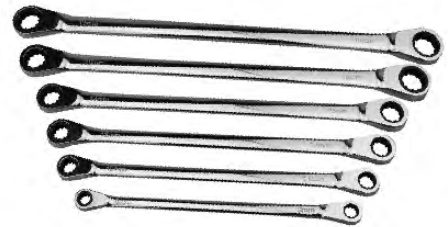

WR-9342

120TEETH EXTRA LONG DOUBLE BOX RATCHETING WRENCH SET
8*9,10*11,12*13,14*15,
16*18,17*19

KAUPA INTERNATIONAL CO.,LTD

E-mail: service@kaupa.com.tw

**KAUPA
APP**

Android

IOS