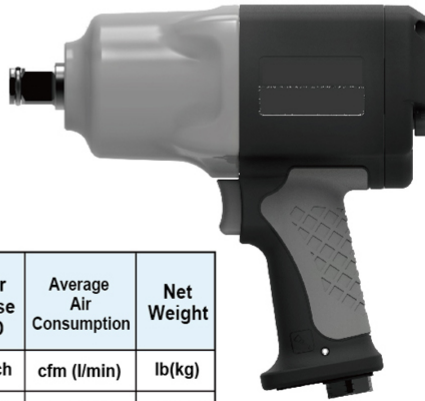

ARW-9887

3/8" SQ. -90 DEGREE CORNER IMPACT WRENCH- 8,000RPM

- 2 step throttle trigger of patent.
- 90 angle head allows flexibility in tight spots.

Std. Bolt Cap.	Drive Size	Torque @0.5 Sec	Torque @2 Sec	Free Speed	Air Cons	Length	Weight	Noise
mm	inch	Nm	Nm	RPM	cfm(l/min)	mm	kg	dB(A)
6~8	3/8" Sq.	52	57	8000	5.6(160)	217	1.3	86.4

ARW-9888

3/8" REVERSIBLE AIR DRILL- 2,100RPM

Reversible	Chuck Size	Free Speed	Air Cons	Length	Weight	Noise
YES	in(mm)	RPM	cfm(l/min)	mm	kg	dB(A)
	3/8"(9.5)	2100	10(285)	185	1.24	93

ARW-9892

3/4" SQ DR SUPER DUTY COMPOSITE AIR IMPACT WRENCH

ARW-9893

1/2" SQ DR SUPER DUTY COMPOSITE AIR IMPACT WRENCH- 9,500RPM

Square Drive	Free Speed	Max. Torque @5 Sec	Overall Length	Air Inlet	Air Hose I.D	Average Air Consumption	Net Weight
inch	RPM	ft-lb(Nm)	inch(mm)	inch	inch	cfm (l/min)	lb(kg)
1/2	9500	1000(1356)	7.5 (190)	1/4	3/8	7.3 (207)	5.07(2.30)

Application:

- The removal of automobile/scooter body dirt and stain
- Professional automobile detailing
- Buildings, wall bricks and wall dirt removed

Specification:

Working Pressure	0.3~1.5Mpa(3~15Bar)
Material	Body: Aluminum alloy Bottle: HDPE (1000 ml)
Port size	1/4G
Air Consumption	8Bar≥300L/M
Temp Range	-5~+60°c (Non frozen)
Shooting Range	2.5M (inlet 5Bar)