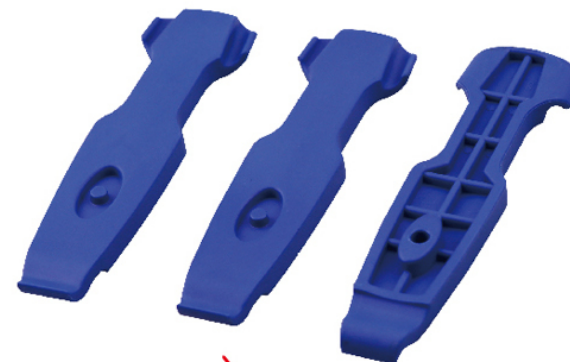

3PCS-TIRE LEVER SET

GT-9525~9530 SERIES

www.kaupa.com.tw

GT-9525

- 3 Tire levers attached a patch kit to carry on ride easily.
- Tire lever with rounded shape to remove tightest tire smoothly and notched handle to prevent slipping while tire removing
- Content:
 - *3pcs tire lever – made of POM
 - *6pcs self-adhesive patch.
 - *1pcs sandpaper.

- The unique design lifts the tire away from the rim.
- Makes changing tires a snap.
- The new shape and surface of the tire lever makes the assembly and disassembly of a tire more enjoyable.

GT-9530

MADE OF NYLON