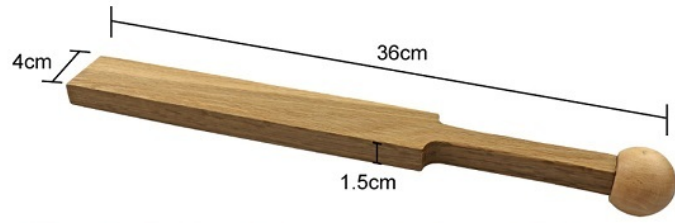

BS-9414

WOODEN REPAIR RACKET

1. As shown in the picture.
2. Repeated tapping to repair dents.
3. As shown in the picture.